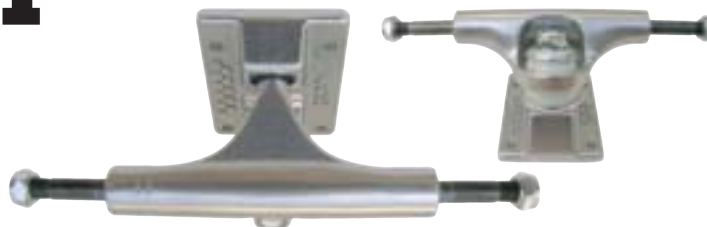

**00**

BOARD SIZE 6.5 & UNDER | HANGER WIDTH 3 7/8"

**RAW**

**11**

BOARD SIZE 6.5 - 7.0 HANGER WIDTH 4 1/2"

**RAW**

**44**

BOARD SIZE 8.25 - 8.75 | HANGER WIDTH 5 3/4"